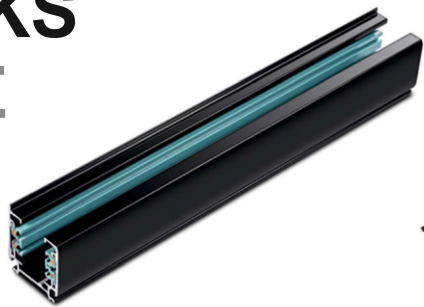

TRACKS ΡΑΓΕΣ