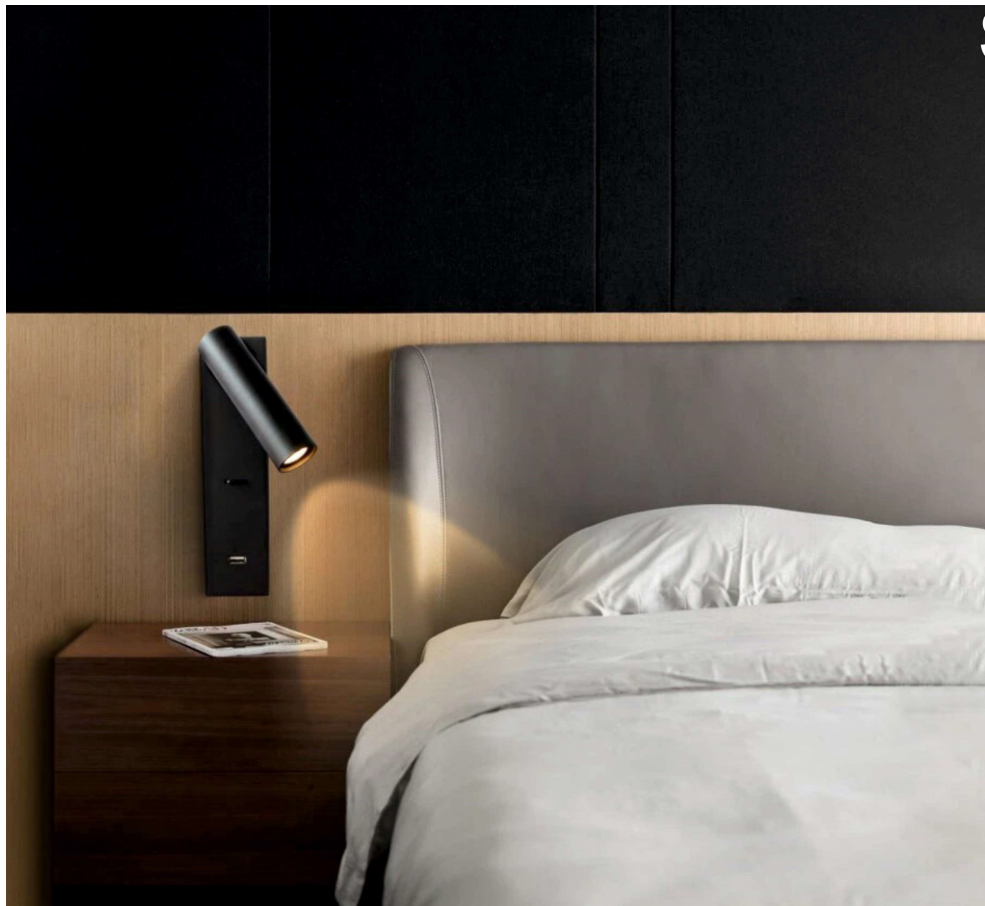

ELEVEN

Wall lamps in black aluminum with the possibility of construction in different sizes, with the possibility of installing decorative plexi glass (eleven) and colors on request.

Suitable for general interior lighting such as shops, corridors, warehouses etc.

Επίτοιχα φωτιστικά σε μαύρο αλουμίνιο με δυνατότητα κατασκευής σε διαφορετικά μεγέθη, με δυνατότητα τοποθέτησης διακοσμητικού plexi glass (eleven) και χρώματα κατόπιν παραγγελίας.

Κατάλληλο για γενικό φωτισμό εσωτερικών χώρων όπως καταστήματα, διαδρόμους, αποθήκες κ.α.

Body: injected aluminum / adjustable head/push button On/off switch.

Light source: COB LED .

Diffuser: PS.

LED Driver: $\cos\phi > 0.9$.

Operating voltage: AC85-265V 50/60Hz

Power: eleven - 1/2x 3W
scor - 1x 3.6W (built-in switch)

CCT: 3000 / 2700K

Σώμα: εγχυμένο αλουμίνιο / ρυθμιζόμενη κεφαλή/ διακόπτης On/off.

Πηγή φωτός: LED COB.

Κάλυμμα διάχυσης: PS.

LED Driver: $\cos\phi > 0.9$.

Τάση λειτουργίας: AC85-265V 50/60Hz

Ισχύς: eleven - 1/2x 3W
scor - 1x 3.6W (ενσωματωμένος διακόπτης)

CCT: 3000 /2700K

SCOR