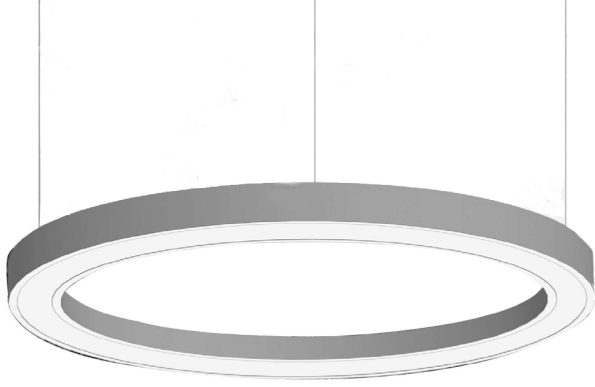

PROLINE

Linear luminaire ceiling-false ceiling suitable for general lighting in indoor traffic areas, corridors, offices, conference rooms, shops etc.

Body: extruded aluminium.

Light source: Osram LED modules up to 170lm/W, L70 >50.000h.

Diffuser : opal for uniform lighting

LED Driver: Tridonic/Osram cosφ>0.95, 50.000h.

Mounting: with metal clip for roof mounting

Accessories: extra suspension kit available

Available in Length:

580/860/1140/1420/1700/1980/2260/2540/2820 mm

Power: 18/27/36/45/54/63/72/81/90W

CCT: 3000K/4000K/6500K

On request the fittings can be supplied :

- for direct/indirect light distribution with the choice to use a mirror reflector for the indirect light distribution.

- in a suitable configuration for placement in a continuous row.

- the recessed installation version.

- In many shapes (square, circular, X,Y,T, hexagon e.t.c)

Trimless

Γραμμικό φωτιστικό οροφής-ψευδοροφής, κατάλληλο για εσωτερικούς χώρους όπως γραφεία, καταστήματα, αίθουσες συσκέψεων κ.ά.